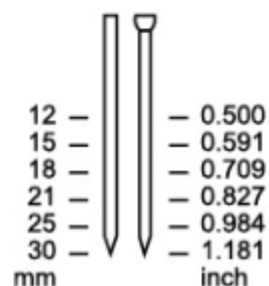

MODEL	BP-2330	BBP-2330	BBP-2130
Voltage	18V	18V	18V
Nail Type	Pin	Pin / Brad	Pin / Brad
Gauge	23	23	21
Length (mm)	12 ~ 30	12 ~ 30	12 ~ 30
Shank (mm) (Thickness/ Width)	0.64 / 0.64	0.64 / 0.64	0.84 / 0.84
PCS/CTN	3	3	3
G.W.(KGS)	2.5	2.5	2.5
Measurement	260x76x254	260x76x254	260x76x254