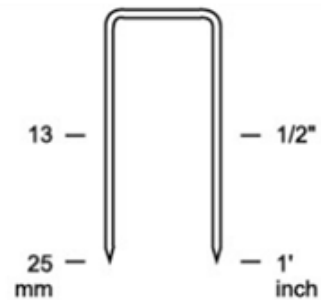

MODEL	BS-8025	BS-9025	BS-9225	BS-425J	BS-M25	BS-1025J
Voltage	18V	18V	18V	18V	18V	18V
Nail Type	Staple	Staple	Staple	Staple	Staple	Staple
Gugue	21	18	18	20	18	20
Length (mm)	13 ~ 25	13 ~ 25	13 ~ 25	13 ~ 25	13 ~ 25	13 ~ 25
Shank (mm) (Thickness/ Width)	0.65 / 0.95	1.0 / 1.25	1.0 / 1.25	0.6 / 1.2	1.0 / 1.25	0.6 / 1.2
Crown (mm)	12.9	5.8	8.7	5.2	10.1	11.2

PCS/CTN	3	3	3	3	3	3
G.W.(KGS)	2.5	2.5	2.5	2.5	2.5	2.5
Measurement	260x76x254	260x76x254	260x76x254	260x76x254	260x76x254	260x76x254