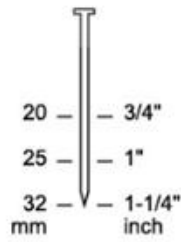

## BB-1632

MODEL	BB-1835	BB-1632
Voltage	18V	18V
Nail Type	Brad	Brad
Gauge	18	16
Length (mm)	10 ~ 35	20 ~ 32
Shank (mm) (Thickness/ Width)	1.0 / 1.25	1.4 / 1.6
PCS/CTN	3	3
G.W.(KGS)	2.5	2.5
Measurement	260x76x254	260x76x302

## BBS-1835

MODEL	BBS-1835	
Voltage	18V	18V
Nail Type	Brad	Staple
Gauge	18	18
Length (mm)	15 ~ 35	13 ~ 30
Shank (mm) (Thickness/ Width)	1.0 / 1.25	1.0 / 1.25
Crown (mm)	—	5.8
PCS/CTN	3	
G.W.(KGS)	2.5	
Measurement	260x76x254	

## BBS-1835M

Voltage	18V	18V
Nail Type	Brad	Staple
Gugue	18	18
Length (mm)	15 ~ 35	13 ~ 25 / 13 ~ 30
Shank (mm) (Thickness/ Width)	1.0 / 1.25	1.0 / 1.25
Crown (mm)	—	5.8 / 10.1

PCS/CTN	3
G.W.(KGS)	2.5
Measurement	260x76x254

PCS/CTN	3	3	3	3	3	3
G.W.(KGS)	2.5	2.5	2.5	2.5	2.5	2.5
Measurement	260x76x254	260x76x254	260x76x254	260x76x254	260x76x254	260x76x254