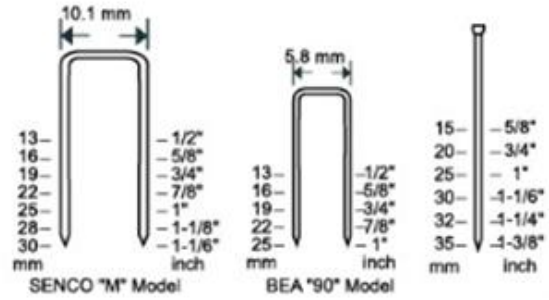

BBS-1835M

MODEL

BBS-1835M

Voltage	18V	18V
Nail Type	Brad	Staple
Gugue	18	18
Length (mm)	15 ~ 35	13 ~ 25 / 13 ~ 30
Shank (mm) (Thickness/ Width)	1.0 / 1.25	1.0 / 1.25
Crown (mm)	—	5.8 / 10.1

PCS/CTN	3
G.W.(KGS)	2.5
Measurement	260x76x254

BS-8025/ BS-9025/ BS-9225/ BS-425J/ BS-M25/ BS-1025J

MODEL	BS-8025	BS-9025	BS-9225	BS-425J	BS-M25	BS-1025J
Voltage	18V	18V	18V	18V	18V	18V
Nail Type	Staple	Staple	Staple	Staple	Staple	Staple
Gugue	21	18	18	20	18	20
Length (mm)	13 ~ 25	13 ~ 25	13 ~ 25	13 ~ 25	13 ~ 25	13 ~ 25
Shank (mm) (Thickness/ Width)	0.65 / 0.95	1.0 / 1.25	1.0 / 1.25	0.6 / 1.2	1.0 / 1.25	0.6 / 1.2
Crown (mm)	12.9	5.8	8.7	5.2	10.1	11.2

PCS/CTN	3	3	3	3	3	3
G.W.(KGS)	2.5	2.5	2.5	2.5	2.5	2.5
Measurement	260x76x254	260x76x254	260x76x254	260x76x254	260x76x254	260x76x254