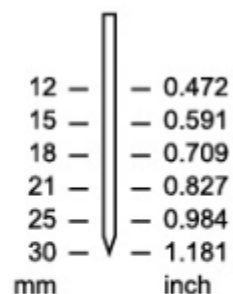

MODEL	BP-2330	BBP-2330	BBP-2130
Voltage	18V	18V	18V
Nail Type	Pin	Pin / Brad	Pin / Brad
Gauge	23	23	21
Length (mm)	12 ~ 30	12 ~ 30	12 ~ 30
Shank (mm) (Thickness/ Width)	0.64 / 0.64	0.64 / 0.64	0.84 / 0.84
PCS/CTN	3	3	3
G.W.(KGS)	2.5	2.5	2.5
Measurement	260x76x254	260x76x254	260x76x254