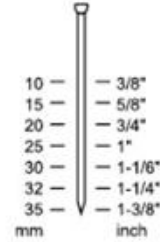

## BB-1632

MODEL	BB-1835	BB-1632
Voltage	18V	18V
Nail Type	Brad	Brad
Gauge	18	16
Length (mm)	10 ~ 35	20 ~ 32
Shank (mm) (Thickness/ Width)	1.0 / 1.25	1.4 / 1.6
PCS/CTN	3	3
G.W.(KGS)	2.5	2.5
Measurement	260x76x254	260x76x302

## BBS-1835

MODEL	BBS-1835	
Voltage	18V	18V
Nail Type	Brad	Staple
Gauge	18	18
Length (mm)	15 ~ 35	13 ~ 30
Shank (mm) (Thickness/ Width)	1.0 / 1.25	1.0 / 1.25
Crown (mm)	—	5.8
PCS/CTN	3	
G.W.(KGS)	2.5	
Measurement	260x76x254	

## BBS-1835M

Voltage	18V	18V
Nail Type	Brad	Staple
Gugue	18	18
Length (mm)	15 ~ 35	13 ~ 25 / 13 ~ 30
Shank (mm) (Thickness/ Width)	1.0 / 1.25	1.0 / 1.25
Crown (mm)	—	5.8 / 10.1

PCS/CTN	3
G.W.(KGS)	2.5
Measurement	260x76x254

PCS/CTN	3	3	3	3	3	3
G.W.(KGS)	2.5	2.5	2.5	2.5	2.5	2.5
Measurement	260x76x254	260x76x254	260x76x254	260x76x254	260x76x254	260x76x254