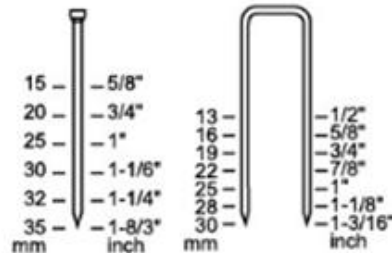

## BB-1632

MODEL	BB-1835	BB-1632
Voltage	18V	18V
Nail Type	Brad	Brad
Gauge	18	16
Length (mm)	10 ~ 35	20 ~ 32
Shank (mm) (Thickness/ Width)	1.0 / 1.25	1.4 / 1.6
PCS/CTN	3	3
G.W.(KGS)	2.5	2.5
Measurement	260x76x254	260x76x302

## BBS-1835

MODEL	BBS-1835	
Voltage	18V	18V
Nail Type	Brad	Staple
Gauge	18	18
Length (mm)	15 ~ 35	13 ~ 30
Shank (mm) (Thickness/ Width)	1.0 / 1.25	1.0 / 1.25
Crown (mm)	—	5.8
PCS/CTN	3	
G.W.(KGS)	2.5	
Measurement	260x76x254	

## BBS-1835M

Voltage	18V	18V
Nail Type	Brad	Staple
Gugue	18	18
Length (mm)	15 ~ 35	13 ~ 25 / 13 ~ 30
Shank (mm) (Thickness/ Width)	1.0 / 1.25	1.0 / 1.25
Crown (mm)	—	5.8 / 10.1

PCS/CTN	3
G.W.(KGS)	2.5
Measurement	260x76x254

PCS/CTN	3	3	3	3	3	3
G.W.(KGS)	2.5	2.5	2.5	2.5	2.5	2.5
Measurement	260x76x254	260x76x254	260x76x254	260x76x254	260x76x254	260x76x254